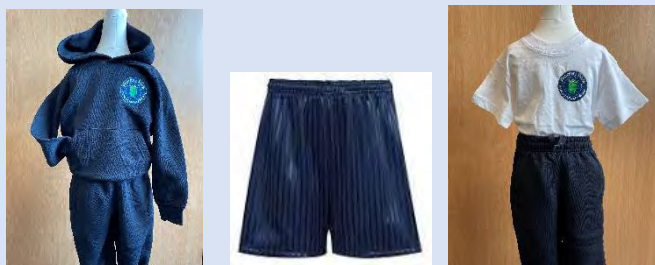

Fradley Park

Primary & Nursery School

What does the uniform look like in Nursery?

- ➔ Teal Jumper or cardigan
- ➔ White polo shirt
- ➔ Grey skirt, grey pinafore dress or grey trousers.
- ➔ Dark grey leggings or jogging bottoms can be worn in Nursery.
- ➔ Comfortable and practical shoes

- ➔ Navy blue jogging bottoms or navy-blue shorts
- ➔ Navy blue hoodie
- ➔ White t-shirt
- ➔ Black pumps or suitable trainers.

We will provide your child's first book bag