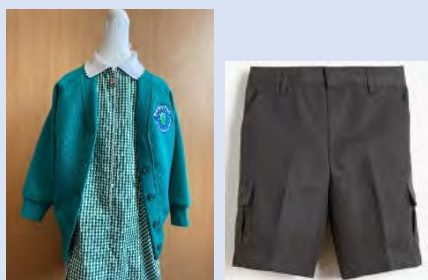

Fradley Park

Primary & Nursery School

What does the uniform look like in Nursery?

- ➔ Teal Jumper or cardigan
- ➔ White polo shirt
- ➔ Grey skirt, grey pinafore dress or grey trousers.
- ➔ Dark grey leggings or jogging bottoms can be worn in Nursery.
- ➔ Comfortable and practical shoes

- ➔ Navy blue jogging bottoms or navy-blue shorts
- ➔ Navy blue hoodie
- ➔ White t-shirt
- ➔ Black pumps or suitable trainers.

We will provide your child's first book bag