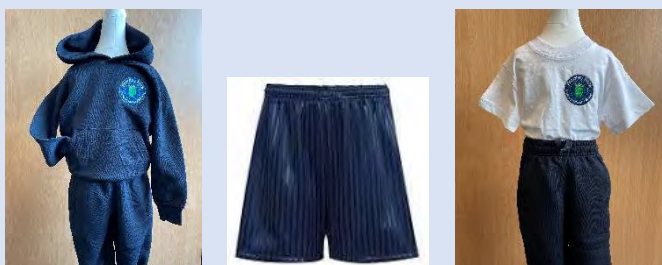

Fradley Park

Primary & Nursery School

What does the uniform look like in Reception?

- ➔ Teal Jumper or cardigan
- ➔ White polo shirt
- ➔ Grey skirt, grey pinafore dress or grey trousers.
- ➔ Dark school shoes

Our uniform can be purchased from:

www.wbglobaltrading.co.uk

WB
SCHOOLWEAR

- ➔ In the warmer months, children can opt to wear a green summer dress or grey shorts.

PE Kit (this is worn on your child's timetabled PE day)

- ➔ Navy blue jogging bottoms or navy-blue shorts
- ➔ Navy blue hoodie
- ➔ White t-shirt
- ➔ Black pumps or suitable trainers.

We will provide your child's first book bag