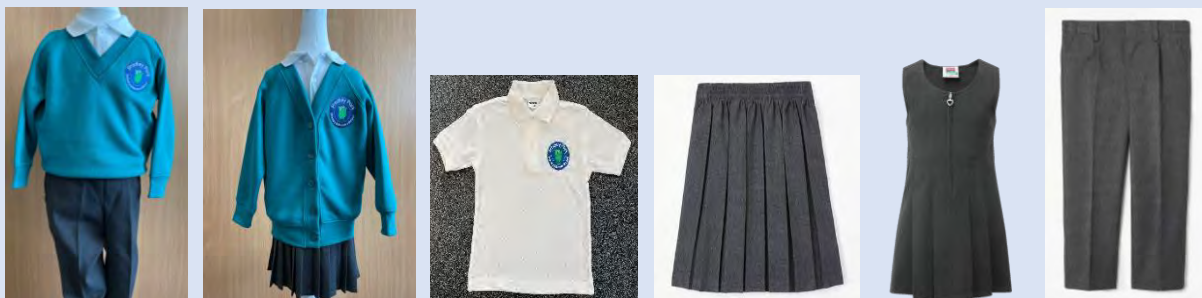

Fradley Park

Primary & Nursery School

What does the uniform look like in Reception?

- ➔ Teal Jumper or cardigan
- ➔ White polo shirt
- ➔ Grey skirt, grey pinafore dress or grey trousers.
- ➔ Dark school shoes

- ➔ Navy blue jogging bottoms or navy-blue shorts
- ➔ Navy blue hoodie
- ➔ White t-shirt
- ➔ Black pumps or suitable trainers.

We will provide your child's first book bag