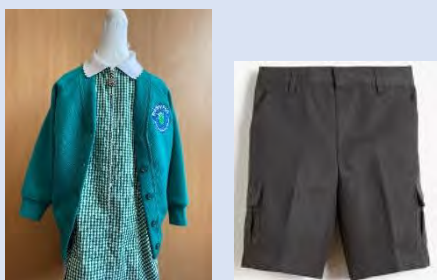

Fradley Park

Primary & Nursery School

What does the uniform look like in Reception?

- ➔ Teal Jumper or cardigan
- ➔ White polo shirt
- ➔ Grey skirt, grey pinafore dress or grey trousers.
- ➔ Dark school shoes

- ➔ Navy blue jogging bottoms or navy-blue shorts
- ➔ Navy blue hoodie
- ➔ White t-shirt
- ➔ Black pumps or suitable trainers.

We will provide your child's first book bag